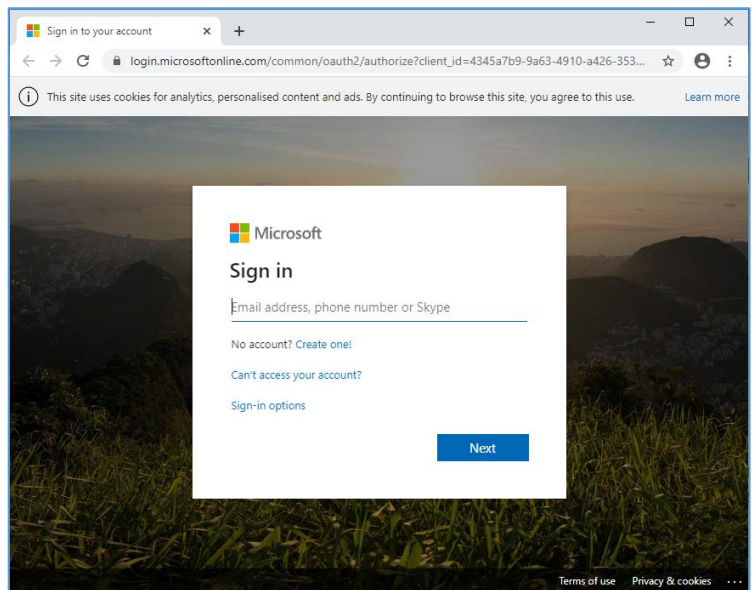

Year 10, 11 and Sixth Form School Email Account, MS Teams and MS Office Online

Students can access their school email and use MS Office products online by using Office 365 <https://login.microsoftonline.com>

The username to login is your normal school network username followed by
[@cardinal-heenan.org.uk](mailto:15smithj@cardinal-heenan.org.uk)

For example, if your username is

15smithj

...then your login would be

15smithj@cardinal-heenan.org.uk

The password is your normal school network password.