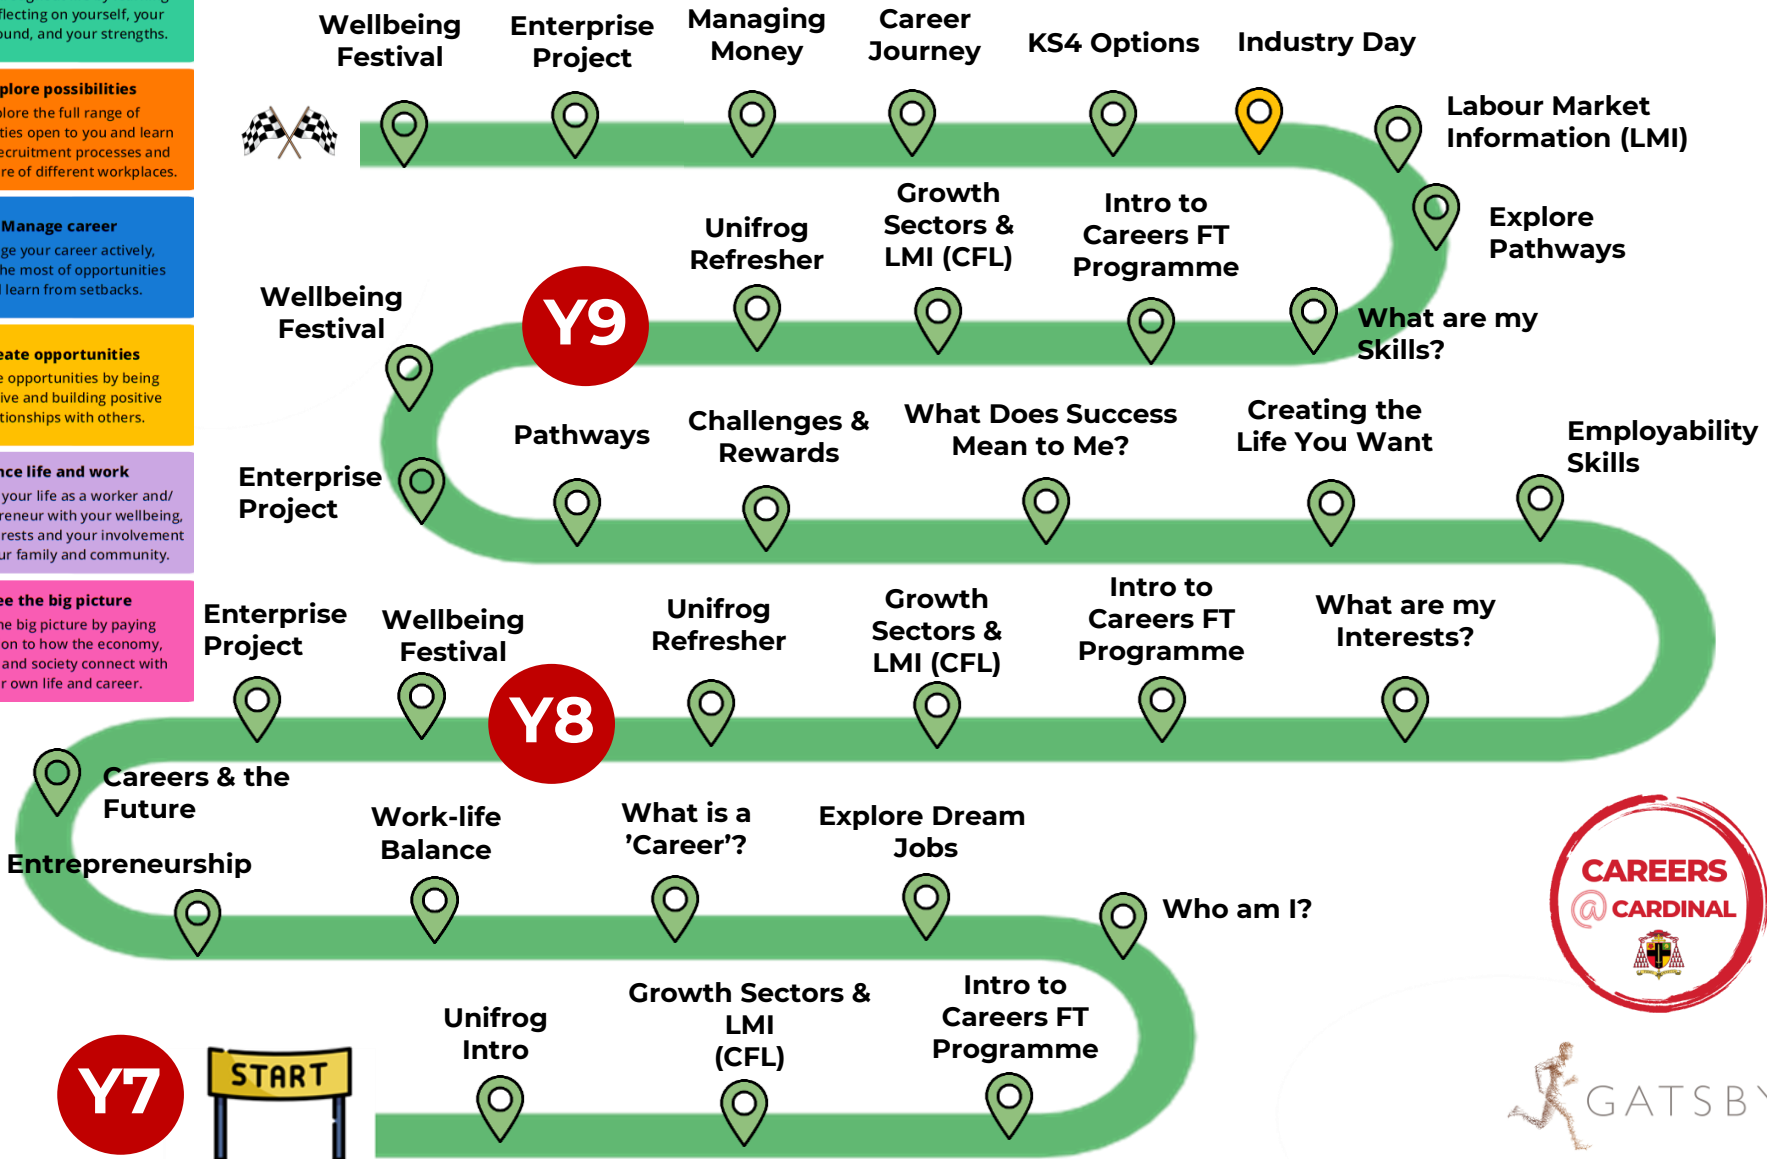

KS3 Careers Journey

Grow throughout life
Grow throughout life by learning and reflecting on yourself, your background, and your strengths.

Explore possibilities
Explore the full range of possibilities open to you and learn about recruitment processes and the culture of different workplaces.

Manage career
Manage your career actively, make the most of opportunities and learn from setbacks.

Create opportunities
Create opportunities by being proactive and building positive relationships with others.

Balance life and work
Balance your life as a worker and/or entrepreneur with your wellbeing, other interests and your involvement with your family and community.

See the big picture
See the big picture by paying attention to how the economy, politics and society connect with your own life and career.